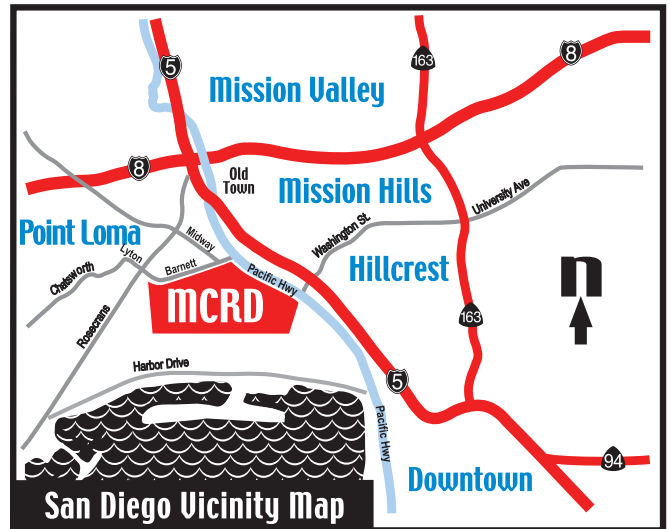

BOOTCAMP CHALLENGE

MCRD, SAN DIEGO
OCTOBER 14

RUN WHERE
MARINES
ARE MADE

BOOTCAMPCHALLENGE.COM

PARTICIPANT

Parking Map

Saturday, October 14, 2017

CHECK IN TIME 0630

Saturday, October 14, 2017

Race begins at 0900

Commanding Generals Lawn

Enter MCRD from **Gate 5**: **FROM NORTH** - Drive South on Interstate 5. Take the exit toward Washington St. Merge onto Hancock St. Turn Right onto W. Washington St. Drive straight, enter through Gate 5. **FROM SOUTH** - Drive North on Interstate 5. Take exit 18B toward Washington St. Merge onto India St. Slight Left onto San Diego Ave. Turn Left onto W. Washington St. Drive straight, enter through Gate 5. **FROM EAST** - Drive Interstate 8 West to Interstate 5 South. Follow directions above (from the North). **POINT LOMA**-Rosecrans Street in Point Loma, travel east on Lytton Street. Continue onto Barnett Ave. Continue onto Pacific Hwy. Take the Washington St ramp. Turn Right onto W. Washington St. Drive straight, enter through Gate 5.